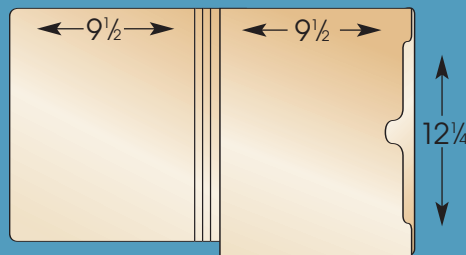

Pocket Folders

We stock a full line of pocket folders – in stock and ready to ship! Or . . . in stock and ready to be printed and or have labels applied.

JACKET POCKETS

• 9 1/2 x 11 3/4, non-reinforced

• 9 1/2 x 12 1/4, non-reinforced

• 9 1/2 x 12 1/4, top-reinforced

COMBO POCKETS

• 9 1/2 x 12 1/4, side-reinforced

Tri-Fold Pocket

Full Vertical Pocket

1/2 Vertical Pocket

NEGATIVE PRESERVER

Heavy Duty Negative Preserver, 32lb Brown Kraft

SLIT POCKETS

• 9 1/2 x 12 1/4, side-reinforced

8 Vreeland Ave • Totowa, NJ 07512
Tel: 1-800-291-3865 • FAX: 1-877-540-3351 • www.customindex.com

Mixed Credit
www.fsc.org FSC® C014366
From well managed Forests